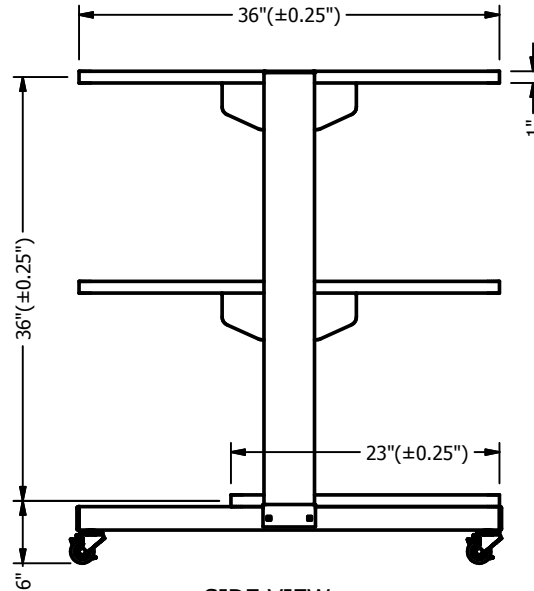

FRONT VIEW

SIDE VIEW

TOP VIEW

ISOMETRIC VIEW  
SCALE: 1/16

All Holes to be punched  
unless specified otherwise

All Slots to be punched  
unless specified otherwise

NOTES:

MATERIAL:

DRAWN BY: ML

DATE: 09/10/2024

DESCRIPTION: AA\_Cart\_30x36x42

APPROVED:

PART: AA\_SC222430\_3SH\_02\_36x30x42\_rev

SHEET 1 OF 1  
SCALE: 1/16

PATH: L:\SHARE\Mario\AA Carts  
Revised\36x30x42\AA\_Cart\_30x36x42\_rev.idw