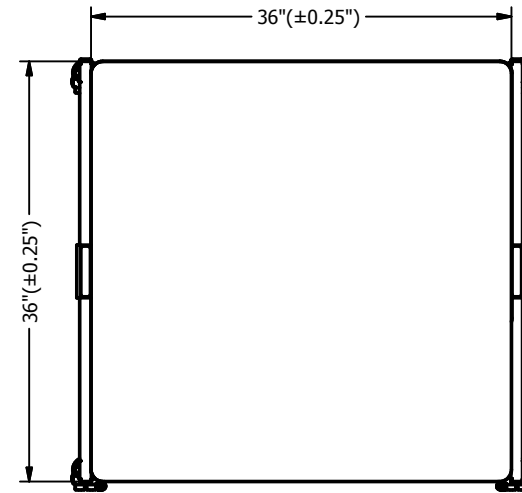

FRONT VIEW

SIDE VIEW

TOP VIEW

ISOMETRIC VIEW  
SCALE: 1/16

All Holes to be punched  
unless specified otherwise

All Slots to be punched  
unless specified otherwise

NOTES:

MATERIAL:

DRAWN BY: ML

DATE: 09/10/2024

DESCRIPTION: AA\_Cart\_30x36x42

APPROVED:

PART: AA\_SC222430\_3SH\_02\_36x30x42\_rev

SHEET 1 OF 1  
SCALE: 1/16

PATH: L:\SHARE\Mario\AA Carts  
Revised\36x30x42\AA\_Cart\_30x36x42\_rev.idw