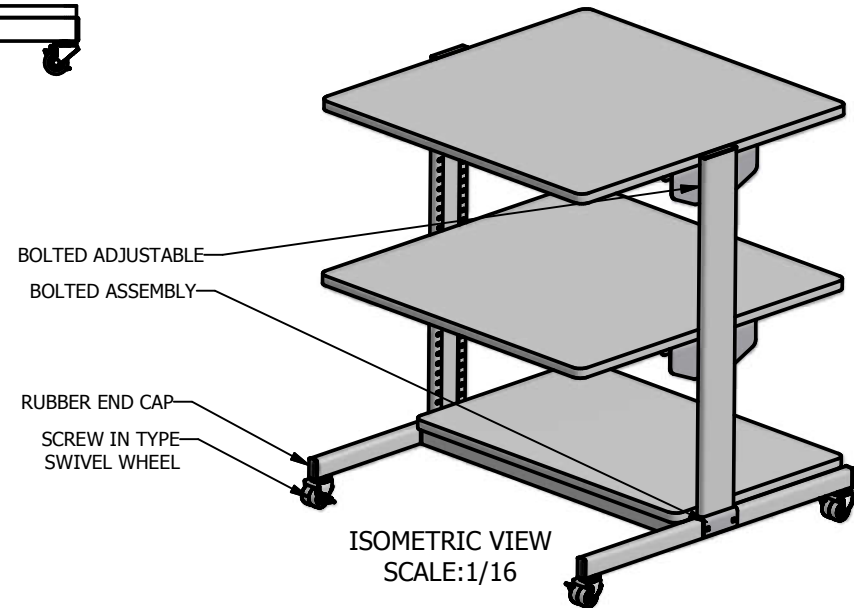

FRONT VIEW

SIDE VIEW

TOP VIEW

ISOMETRIC VIEW  
SCALE: 1/16

All Holes to be punched  
unless specified otherwise

All Slots to be punched  
unless specified otherwise

NOTES:

MATERIAL:

DRAWN BY: ML

DATE: 09/10/2024

DESCRIPTION: AA\_Cart\_30x36x42

APPROVED:

PART: AA\_SC222430\_3SH\_02\_36x30x42\_rev

SHEET 1 OF 1  
SCALE: 1/16

PATH: L:\SHARE\Mario\AA Carts  
Revised\36x30x42\AA\_Cart\_30x36x42\_rev.idw