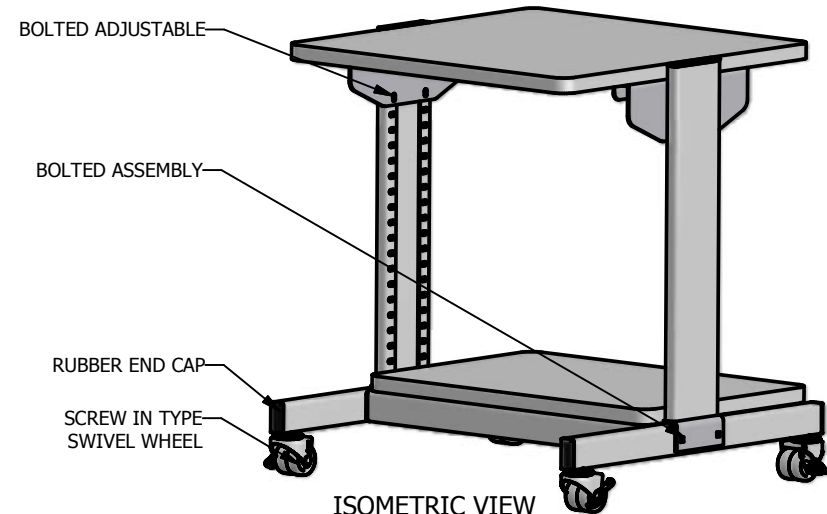

FRONT VIEW

SIDE VIEW

TOP VIEW

ISOMETRIC VIEW
SCALE: 1/12

All Holes to be punched unless specified otherwise

All Slots to be punched unless specified otherwise

NOTES:

MATERIAL:

DRAWN BY: ML

DATE: 09/10/2024

DESCRIPTION: AA_Cart_24x24x30

APPROVED:

PART: AA_SC222430_3SH_02_24x24x30_rev

SHEET 1 OF 1
SCALE: 1/12

PATH: L:\SHARE\Mario\AA Carts
Revised\24x24x30\AA_Cart_24x24x30_rev.idw