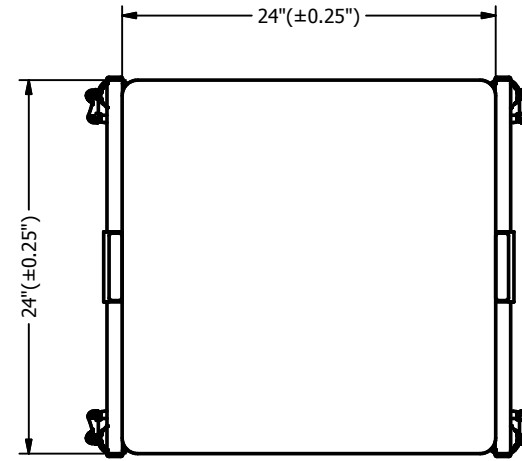

FRONT VIEW

SIDE VIEW

TOP VIEW

ISOMETRIC VIEW
SCALE: 1/12

All Holes to be punched unless specified otherwise

All Slots to be punched unless specified otherwise

NOTES:

MATERIAL:

DRAWN BY: ML

DATE: 09/10/2024

DESCRIPTION: AA_Cart_24x24x30

APPROVED:

PART: AA_SC222430_3SH_02_24x24x30_rev

SHEET 1 OF 1
SCALE: 1/12

PATH: L:\SHARE\Mario\AA Carts
Revised\24x24x30\AA_Cart_24x24x30_rev.idw