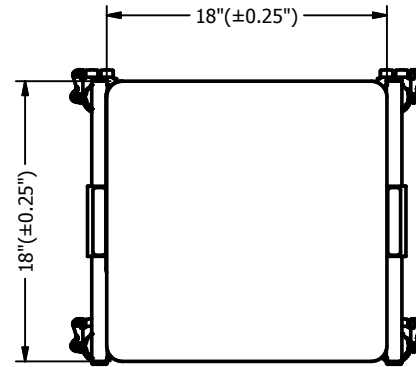

FRONT VIEW

SIDE VIEW

TOP VIEW

ISOMETRIC VIEW
SCALE: 1/12

All Holes to be punched unless specified otherwise

All Slots to be punched unless specified otherwise

NOTES:

MATERIAL:

DRAWN BY: ML

DATE: 09/10/2024

DESCRIPTION: AA_Cart_18x18x24

APPROVED:

PART: AA_SC222430_3SH_02_18x18x24_rev2

SHEET 1 OF 1
SCALE: 1/12

PATH: L:\SHARE\Mario\AA Carts
Revised\18x18x24\AA_Cart_18x18x24_rev.idw