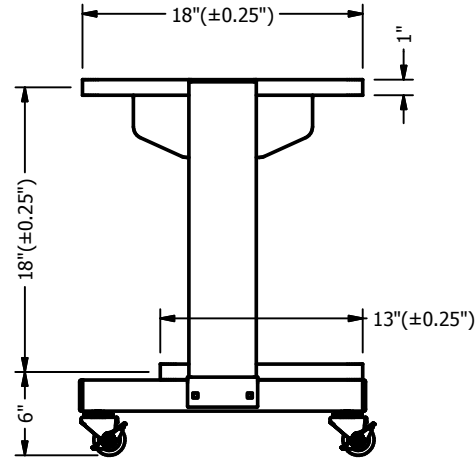

FRONT VIEW

SIDE VIEW

TOP VIEW

ISOMETRIC VIEW
SCALE: 1/12

All Holes to be punched unless specified otherwise

All Slots to be punched unless specified otherwise

NOTES:

MATERIAL:

DRAWN BY: ML

DATE: 09/10/2024

DESCRIPTION: AA_Cart_18x18x24

APPROVED:

PART: AA_SC222430_3SH_02_18x18x24_rev2

SHEET 1 OF 1
SCALE: 1/12

PATH: L:\SHARE\Mario\AA Carts
Revised\18x18x24\AA_Cart_18x18x24_rev.idw