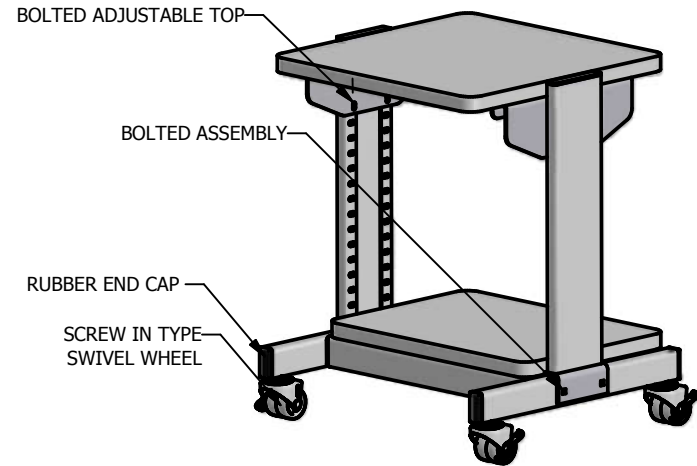

FRONT VIEW

SIDE VIEW

TOP VIEW

ISOMETRIC VIEW
SCALE: 1/12

All Holes to be punched unless specified otherwise

All Slots to be punched unless specified otherwise

NOTES:

MATERIAL:

DRAWN BY: ML

DATE: 09/10/2024

DESCRIPTION: AA_Cart_18x18x24

APPROVED:

PART: AA_SC222430_3SH_02_18x18x24_rev2

SHEET 1 OF 1
SCALE: 1/12

PATH: L:\SHARE\Mario\AA Carts
Revised\18x18x24\AA_Cart_18x18x24_rev.idw