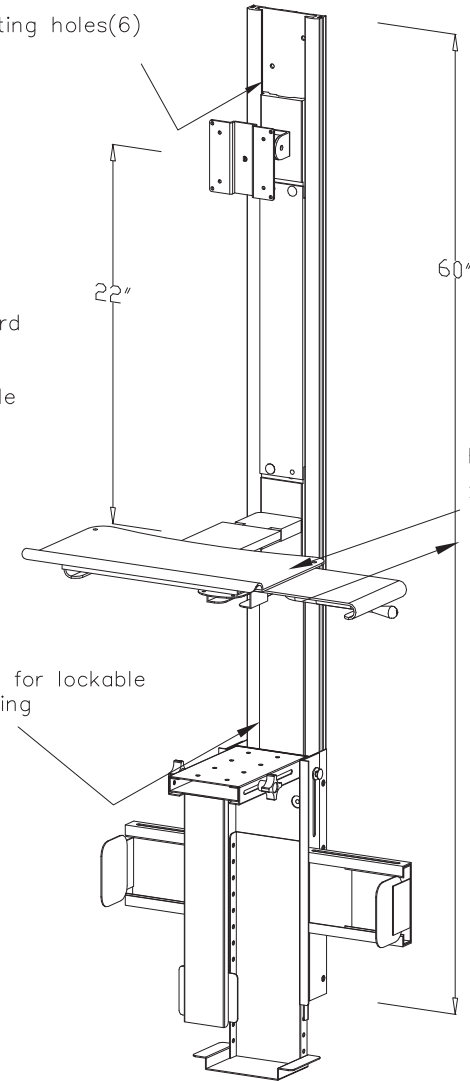

AFC17  
Flat Panel Monitor Holder  
VESA 75/100

Mounting holes(6)

Monitor, keyboard and CPU are pneumatically height adjustable

Retractable and Foldable AFC Metal Keyboard Tray with Velcro

Housing for lockable gas spring

**A0201**  
**A0201**

NOTES :

COLOR: GRAY

MATERIAL :

TOLERANCES UNLESS OTHERWISE SPECIFIED  
FRACTIONAL ±1/64  
2 PLC. DEC. ±.01  
3PLC. DEC. ±.001  
ANGULAR ±.5°  
FINISH  $\sqrt{32}$

DRAWN BY : VGM

DATE: 06/09/06

DESCRIPTION : Pneumatic Wall Mount

A P P R O V E D

ENG :

MFG :

QA :

SCALE : N.T.S.

USED ON :

PATH :  
F.Assy\Wall Mount\2006\Sales