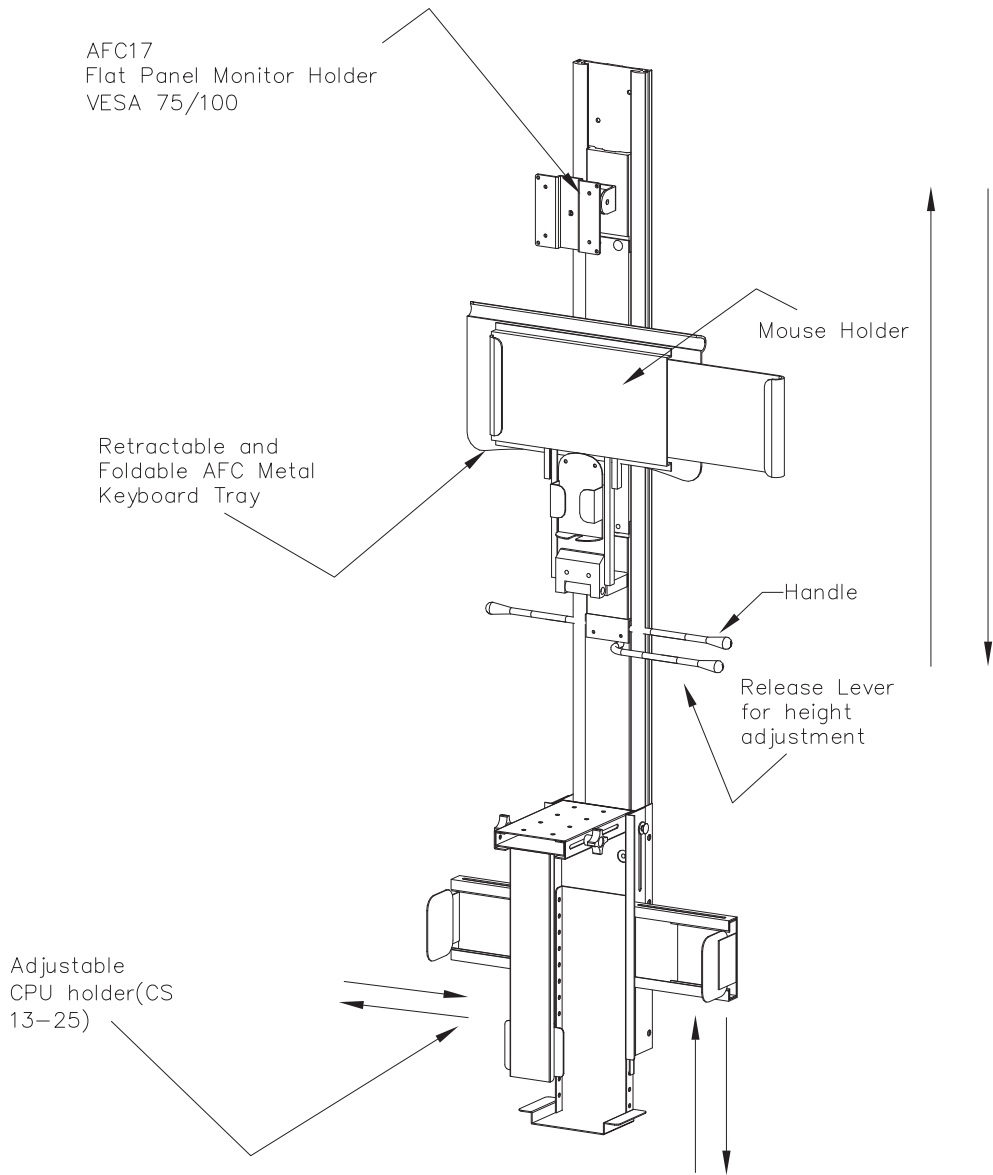

AFC17  
Flat Panel Monitor Holder  
VESA 75/100

Mounting holes(6)

Monitor, keyboard and CPU are pneumatically height adjustable

Retractable and Foldable AFC Metal Keyboard Tray with Velcro

Housing for lockable gas spring

**A0201**  
**A0201**

NOTES :

COLOR: GRAY

MATERIAL :

TOLERANCES UNLESS OTHERWISE SPECIFIED  
FRACTIONAL ±1/64  
2 PLC. DEC. ±.01  
3PLC. DEC. ±.001  
ANGULAR ±.5°  
FINISH  $\sqrt{32}$

DRAWN BY : VGM

DATE: 06/09/06

DESCRIPTION : Pneumatic Wall Mount

A P P R O V E D

ENG :

MFG :

QA :

SCALE : N.T.S.

USED ON :

PATH :  
F.Assy\Wall Mount\2006\Sales