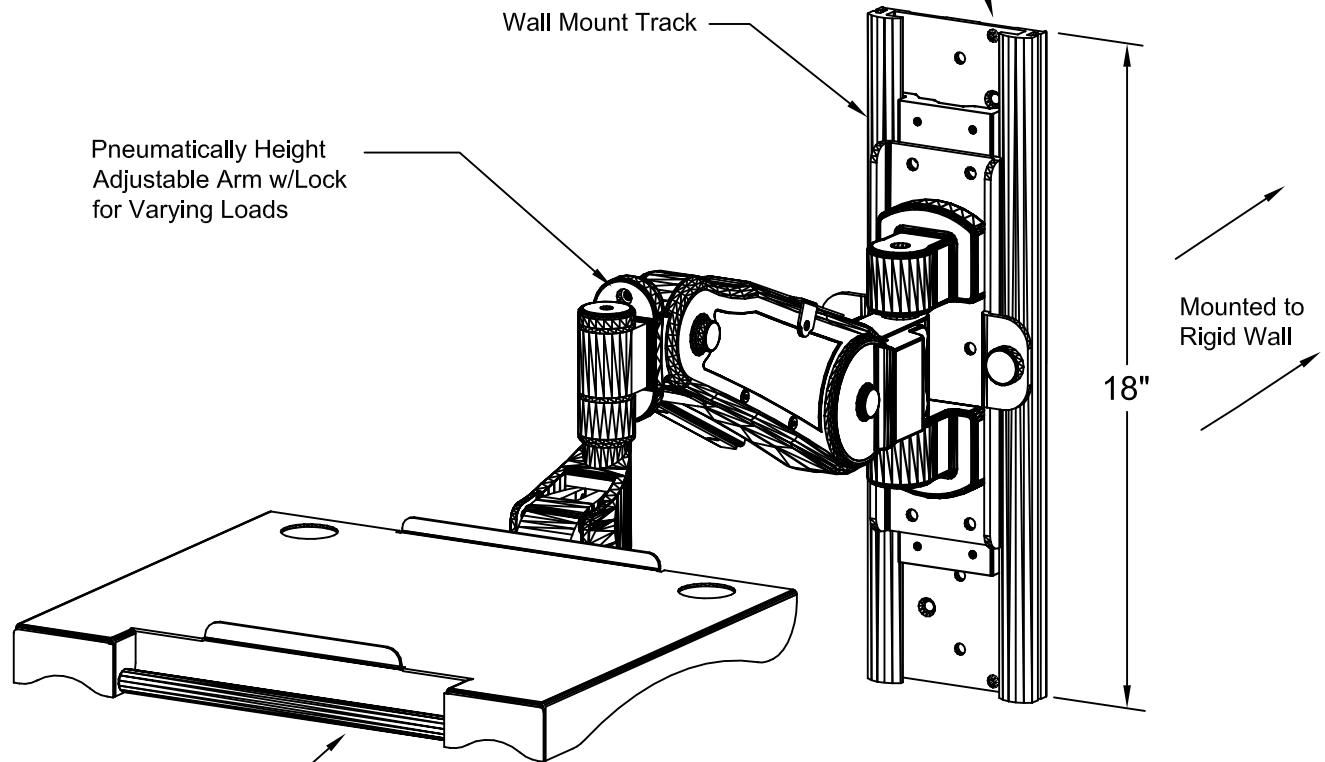

Color: Gray

A0114
A0114

Pneumatically Height Adjustable Arm w/Lock for Varying Loads

Safety Stopper at Both Ends of Track

Wall Mount Track

Mounted to Rigid Wall

18"

ISOMETRIC VIEW
SCALE: ~1" = 1'-0"

Foldable Metal Laptop Tray
16"Wx12"D
with Handle

ISOMETRIC VIEW

NOTES :

MATERIAL :

DRAWN BY: PR/BD

DATE: 11/4/15

DESCRIPTION :

Wall Mount