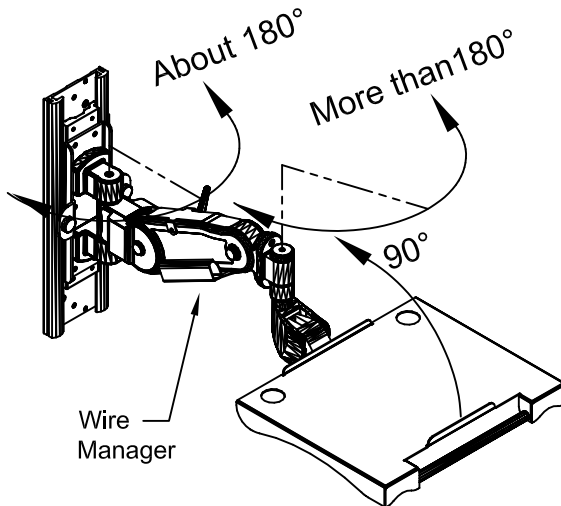

Color: Gray

A0114
A0114

Pneumatically Height Adjustable Arm w/Lock for Varying Loads

Safety Stopper at Both Ends of Track

Wall Mount Track

Mounted to Rigid Wall

18"

ISOMETRIC VIEW
SCALE: ~1" = 1'-0"

Foldable Metal Laptop Tray
16"Wx12"D
with Handle

ISOMETRIC VIEW

NOTES :

MATERIAL :

DRAWN BY: PR/BD

DATE: 11/4/15

DESCRIPTION :

Wall Mount