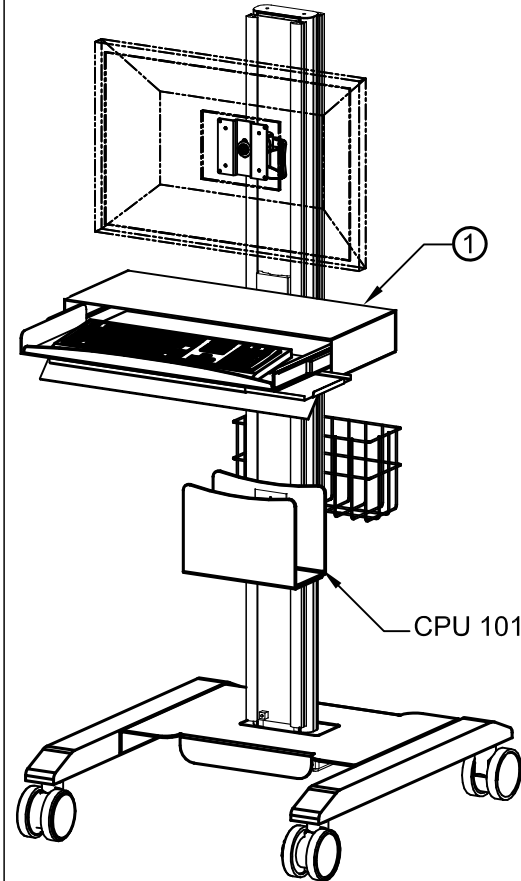

- ① Keyboard Tray With Mouse Tray with lockable enclosure.
- ② Wire Utility Basket WB 100 on a track.

NOTES :

Concept Drawing only
final design may vary

MATERIAL :
AS NOTED ABOVE

TOLERANCES UNLESS OTHERWISE SPECIFIED
 FRACTIONAL ±1/64
 2 PLC. DEC. ±.01
 3PLC. DEC. ±.001
 ANGULAR ±.5°
 FINISH $\sqrt{\text{Z}}$

DRAWN BY : PR

DATE: 02-15-12

DESCRIPTION : Plasma Cart

A P P R O V E D

ENG :

MFG :

QA :

SCALE : N.T.S.