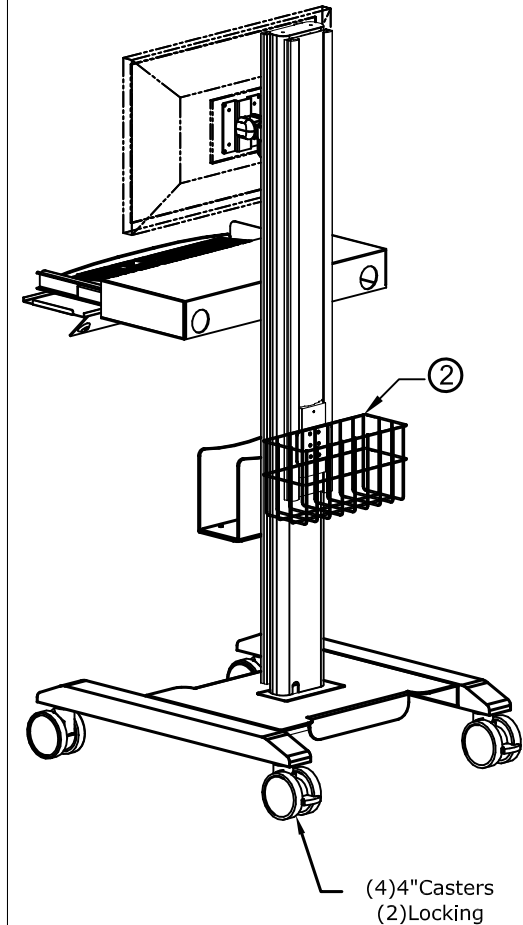

- ① Keyboard Tray With Mouse Tray with lockable enclosure.
- ② Wire Utility Basket WB 100 on a track.

NOTES :

Concept Drawing only
final design may vary

MATERIAL :
AS NOTED ABOVE

TOLERANCES UNLESS OTHERWISE SPECIFIED
 FRACTIONAL ±1/64
 2 PLC. DEC. ±.01
 3PLC. DEC. ±.001
 ANGULAR ±.5°
 FINISH $\sqrt{\text{Z}}$

DRAWN BY : PR

DATE: 02-15-12

DESCRIPTION : Plasma Cart

A P P R O V E D

ENG :

MFG :

QA :

SCALE : N.T.S.